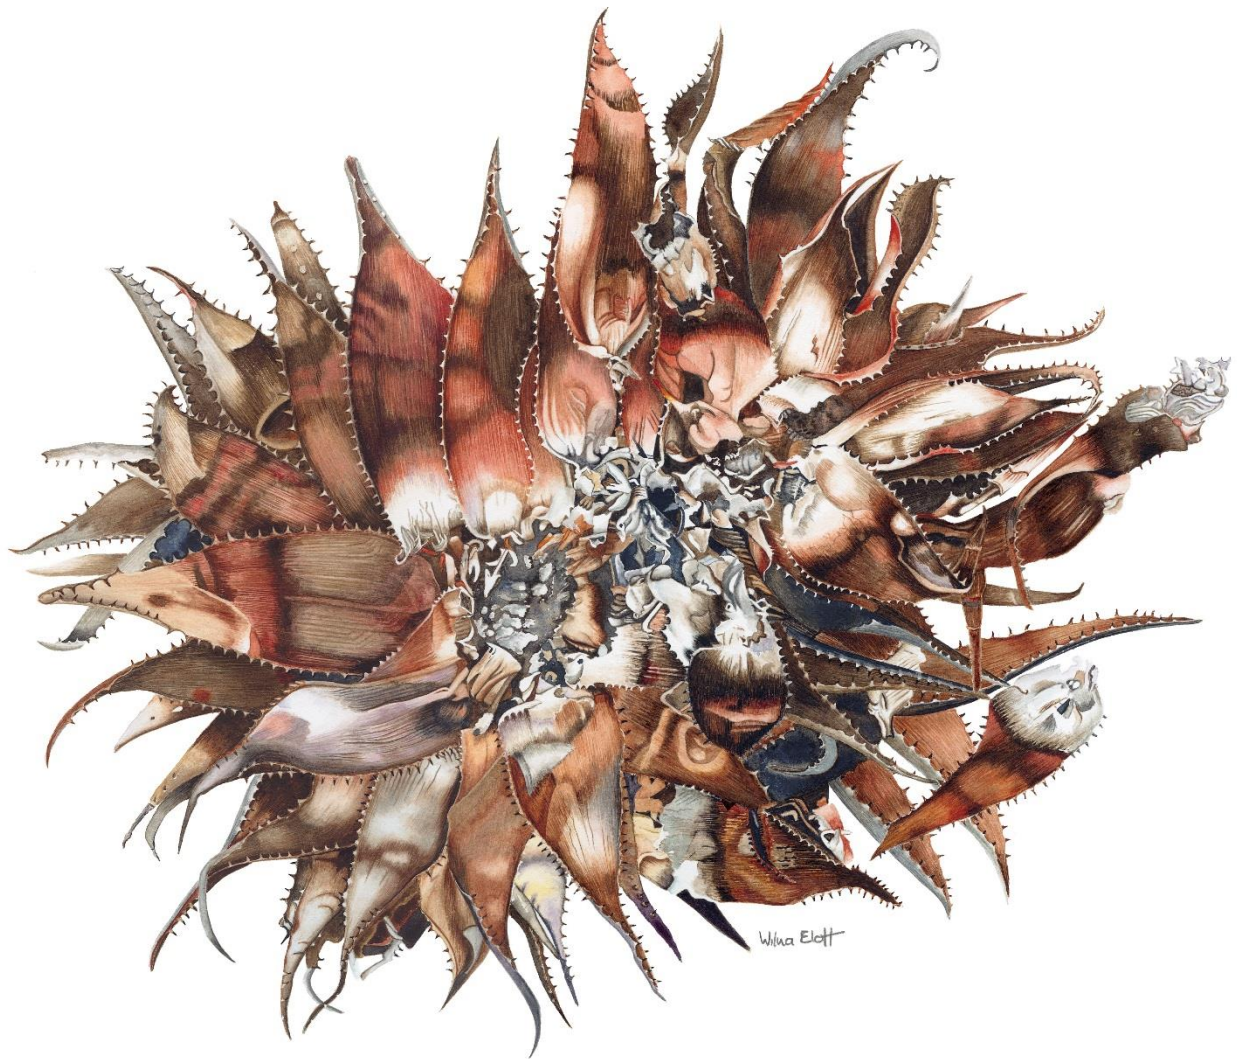

38

Wilna Eloff

Sun-dried Aloe

Watercolour on paper

52 x 60 cm (framed)

R 19 000