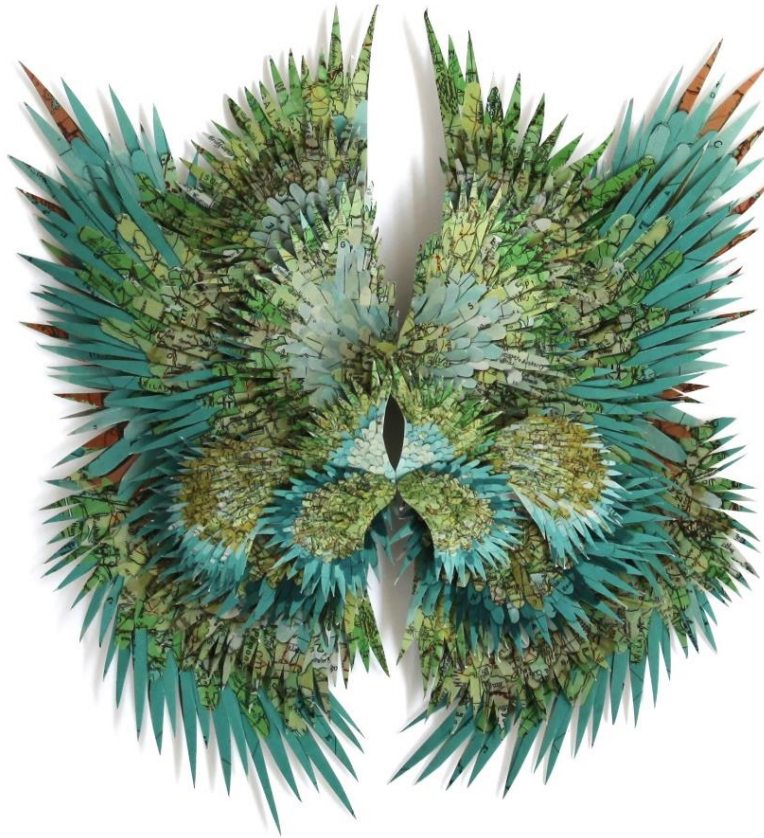

1

Barbara Wildenboer

Ecology I & II

Photography and hand cut paper construction

57 x 57 x 6.5 cm (framed) each

R 18 500 each

2

Barbara Wildenboer