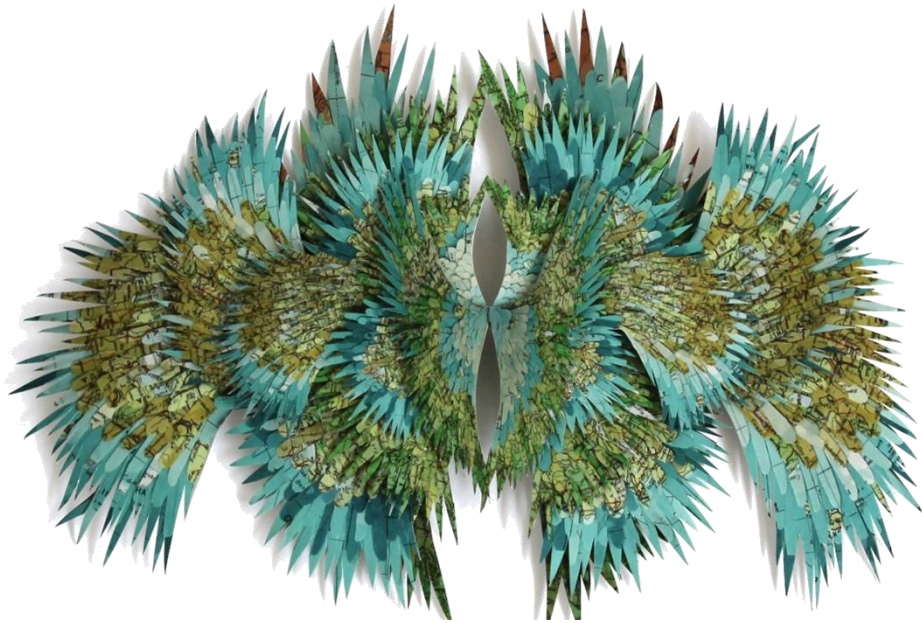

1

Barbara Wildenboer

Ecology I & II

Photography and hand cut paper construction

57 x 57 x 6.5 cm (framed) each

R 18 500 each