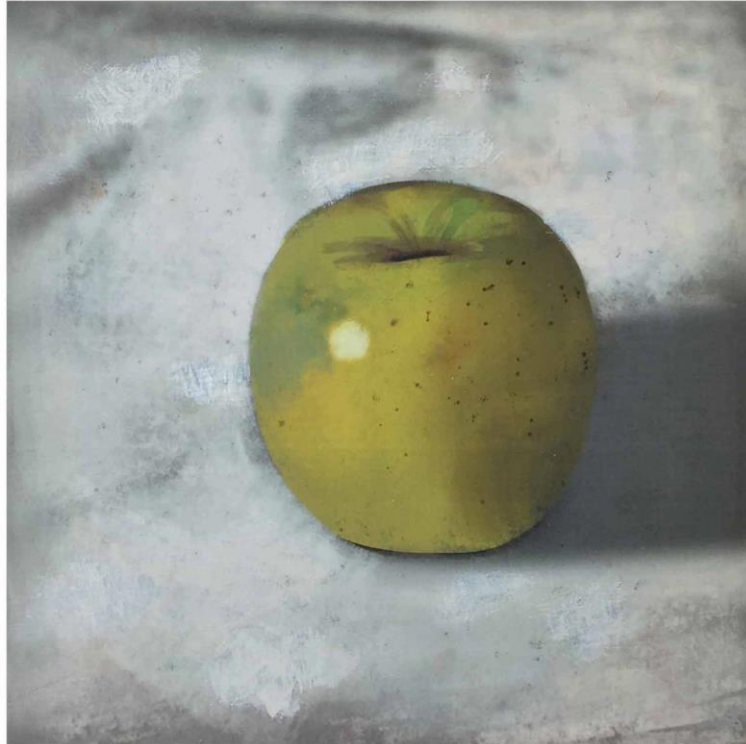

R 2 500

Curt Martheze

Lines in the Sky

Giclée, transfer glaze and oil paint
on panel

26.5 x 19 cm

R 2 500

Curt Martheze

Dwellers in Grt

Giclée, transfer glaze and oil paint
on panel

21.5 x 21 cm

R 2 500

Curt Martheze

Nieu Bethesda morning light

Giclée, transfer glaze and oil paint
on panel

21.5 x 21 cm

R 2 500

Curt Martheze

An apple in neutral light

Giclée transfer, glaze and oil paint
on panel

24 x 24 cm

R 2 500

Peter Midlane

Orange Landscape

Oil on canvas