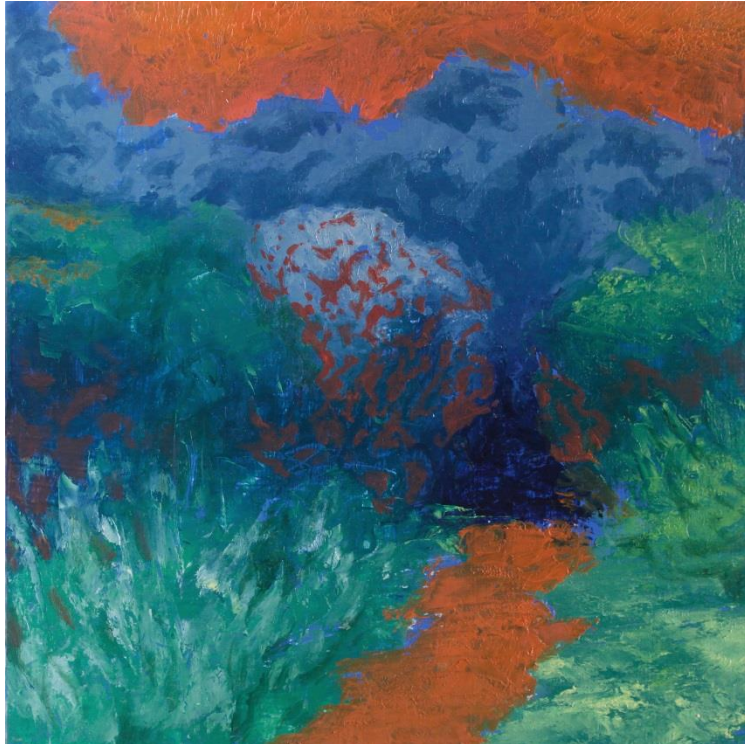

Jonathan Silverman

Composite Gardens

Oil on Board

21.5 x 21.5 cm (framed)

R 2 700