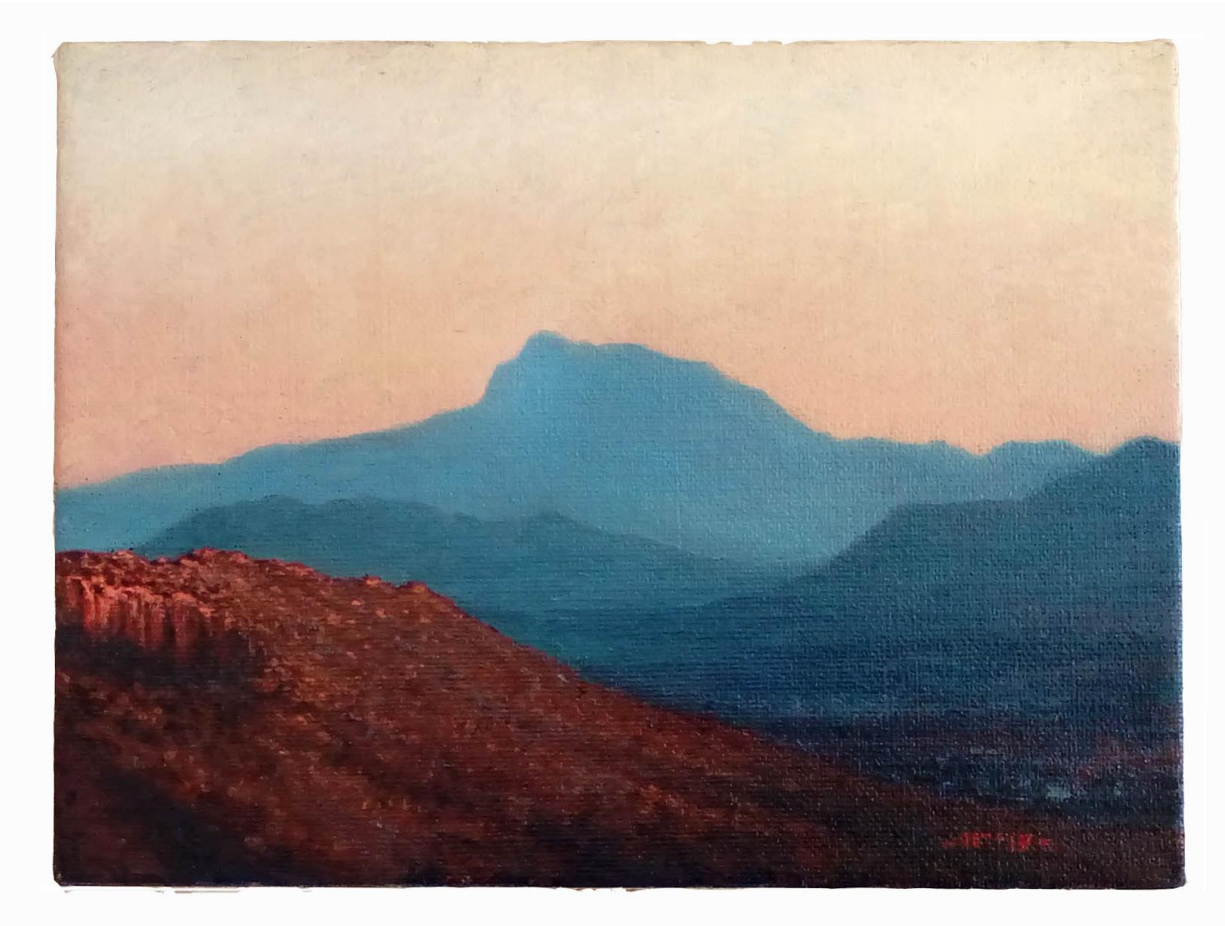

Albert Redelinghuys

Sneeuwberg Mountains IV

Oil on canvas

30 x 40 cm (unframed)

R 14 500