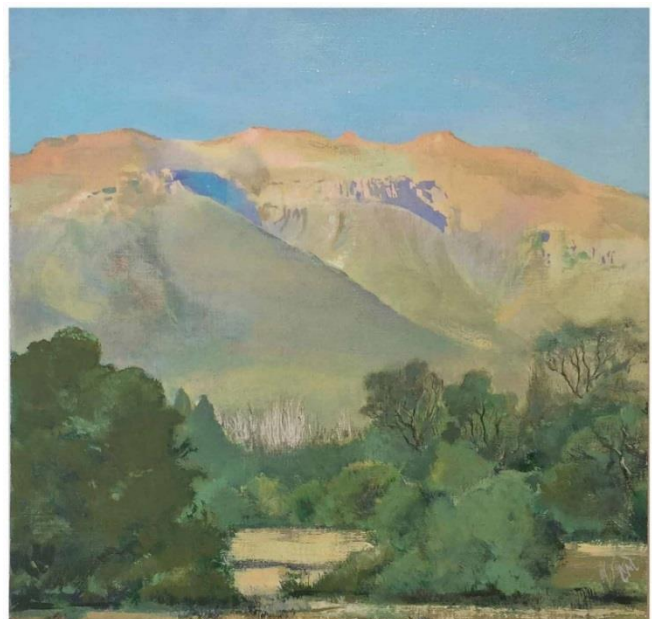

Curt Martheze

Asanta Sana Scene (Psa 121,1-2)

Giclée, transfer glaze and oil paint
on panel

21 x 21.5cm

R 2 500