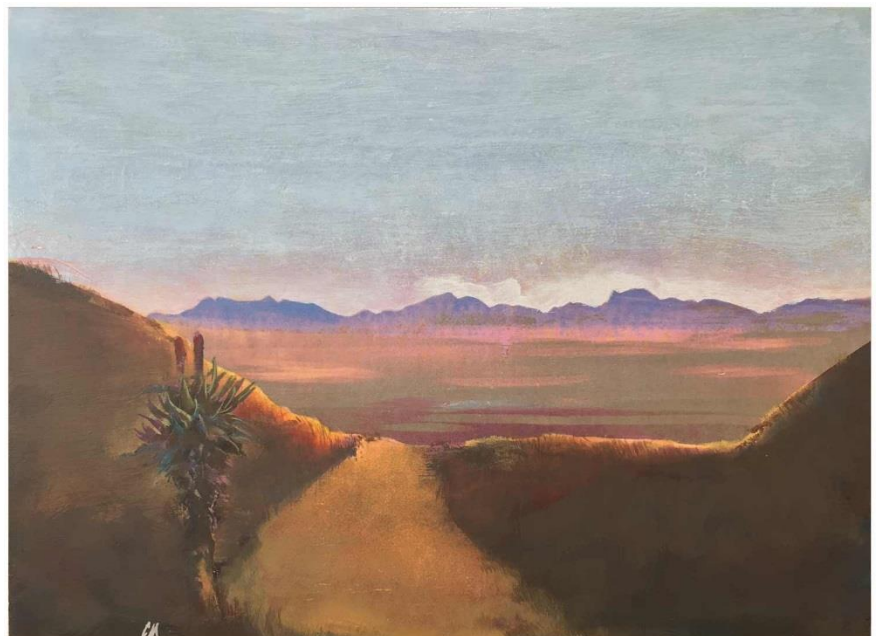

Curt Martheze

Incredulous Karoo Way

Giclée, transfer glaze and oil paint
on panel

31.5 x 41 cm

R 2 500