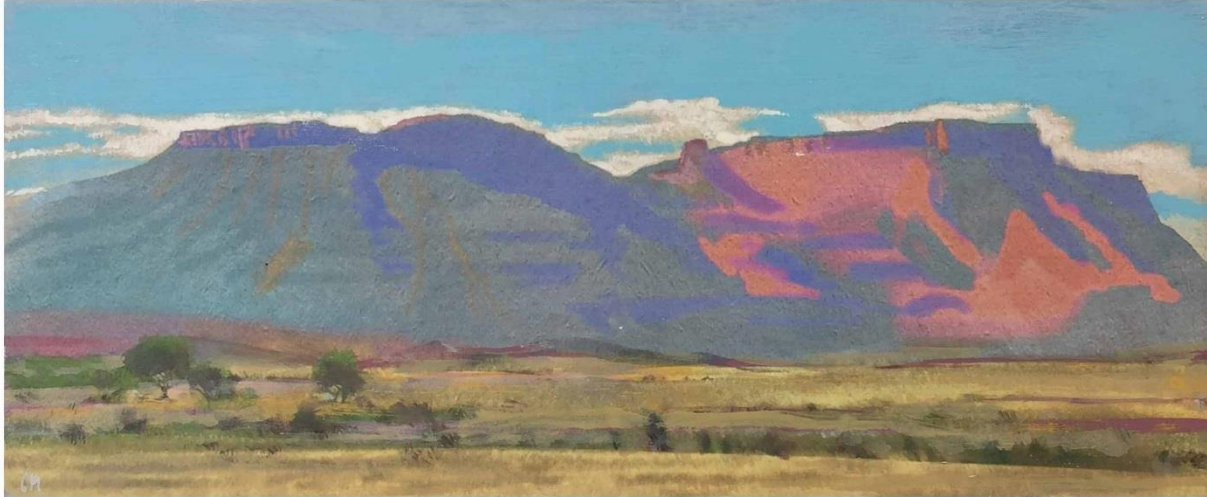

R 28 500

Joanne Reen

Morning Light

Oil on Blocked Canvas

76 x 76 x 4 cm (framed)

R 28 500

Curt Martheze

Karoo Camdeboo