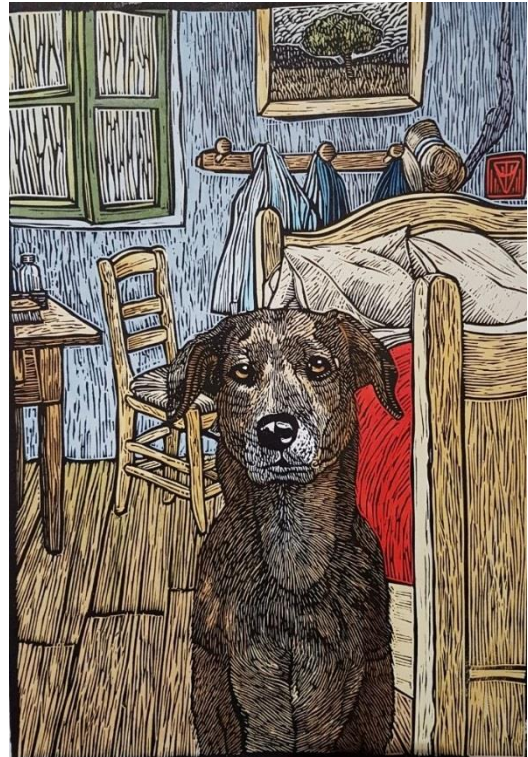

Paula van Collar-Louw

Gorgeous Green I - VI

Oil on Board blocks

50 x 80cm each (unframed)

R 14 800 each

R 80 000 for set of 6

Theo Paul Vorster

Picasso's dog

Silkscreen on paper

50 x 35 cm (unframed)

R 4 750

Theo Paul Vorster

Picasso's other dog

Silkscreen on paper

50 x 35 cm (unframed)

R 4 750