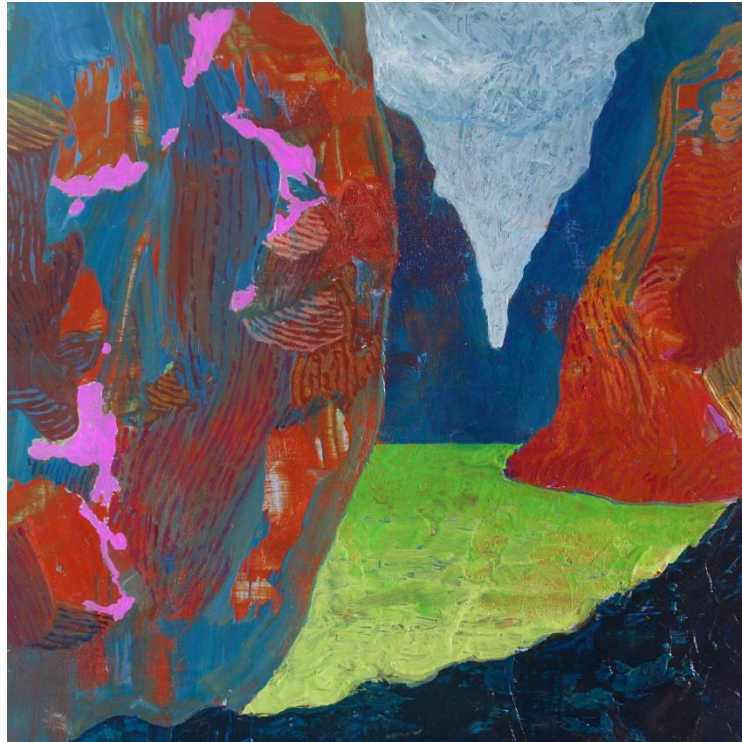

Tree of Life

Acrylic on Canvas

122 x 110 (framed)

R 114 000

Jonathan Silverman

Canyon Lake

Oil on Board

21.5 x 21.5 cm (framed)