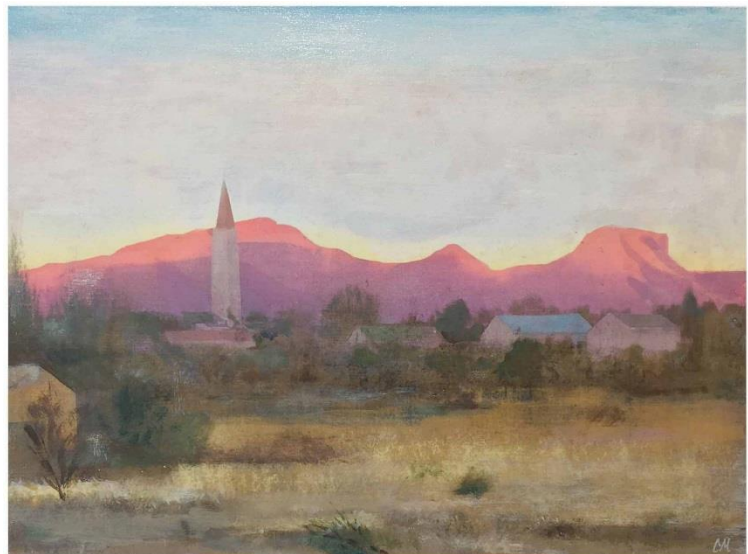

Giclée, transfer glaze and oil paint
on panel

17 x 41 cm

R 2 500

Curt Martheze

Across Aberdeen by Dusk

Giclée, transfer glaze and oil paint
on panel

27.5 x 37.5 cm

R 2 500