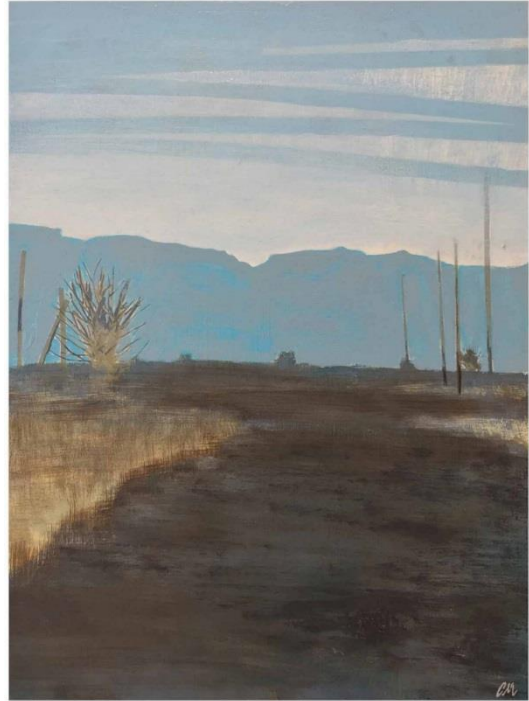

Incredulous Karoo Way

Giclée, transfer glaze and oil paint
on panel

31.5 x 41 cm

R 2 500

Curt Martheze

Camdeboo Contre-jour

Giclée, transfer glaze and oil paint
on panel

37 x 27.5 cm

R 2 500

Curt Martheze

Lines in the Sky

Giclée, transfer glaze and oil paint
on panel

26.5 x 19 cm

R 2 500

Curt Martheze

Dwellers in Grt