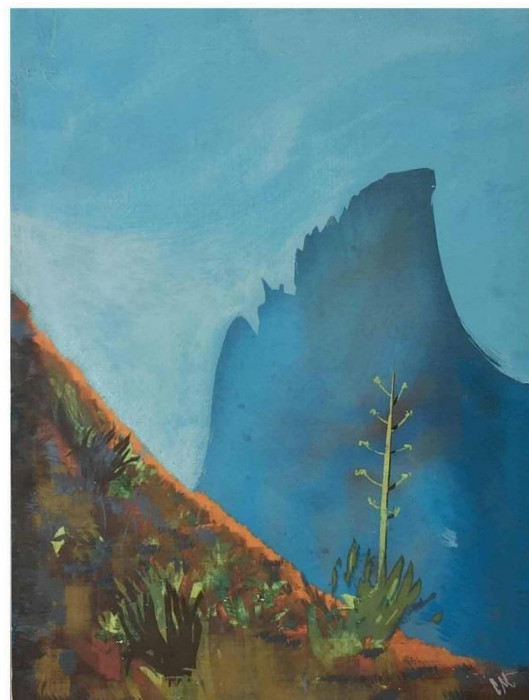

Incredulous Karoo Way

Giclée, transfer glaze and oil paint
on panel

31.5 x 41 cm

R 2 500

Curt Martheze

Camdeboo Contre-jour

Giclée, transfer glaze and oil paint
on panel

37 x 27.5 cm

R 2 500

Curt Martheze

Lines in the Sky

Giclée, transfer glaze and oil paint
on panel

26.5 x 19 cm

R 2 500

Curt Martheze

Dwellers in Grt