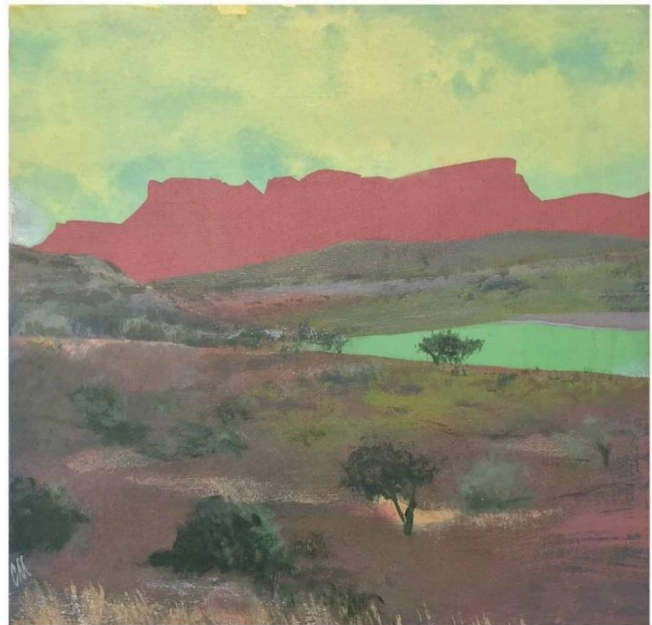

Curt Martheze

Broken lines Illuminated

Giclée, transfer glaze and oil paint
on panel

21 x 21.5cm

R 2 500