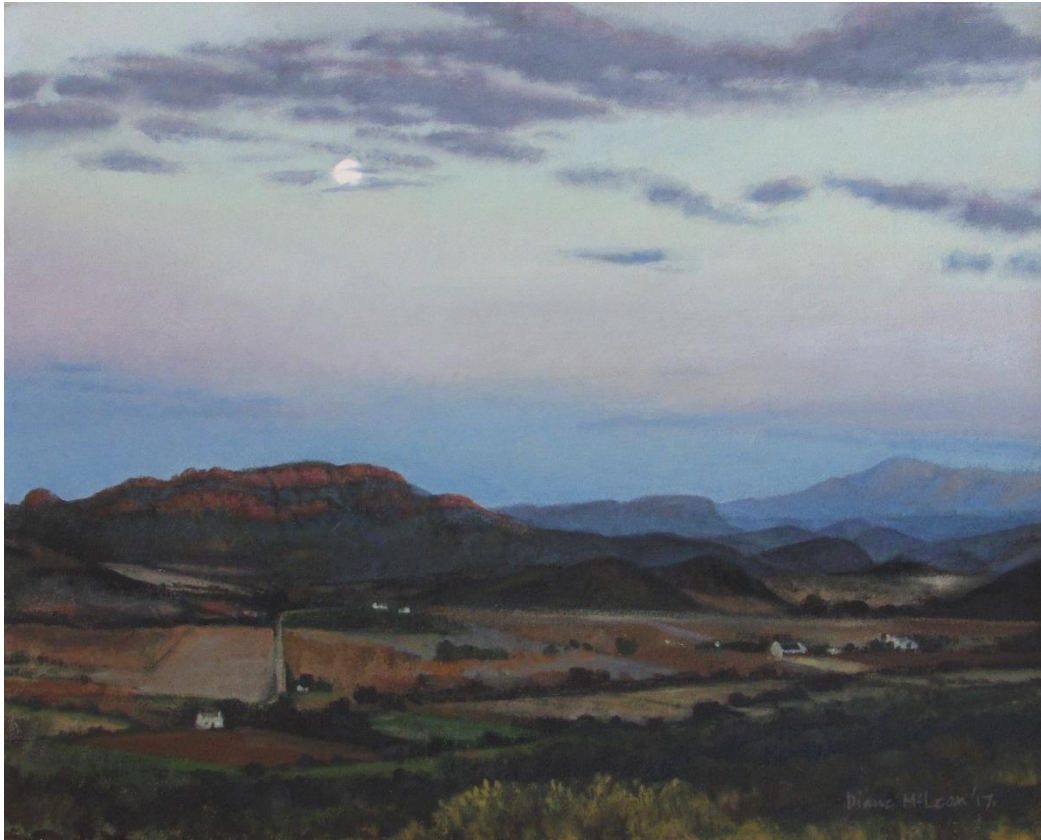

Sneeuwberg Mountains IV

Oil on canvas

30 x 40 cm (unframed)

R 14 500

Diane Mclean

De Hoop view with full moon

Oil on canvas

49 x 59 cm